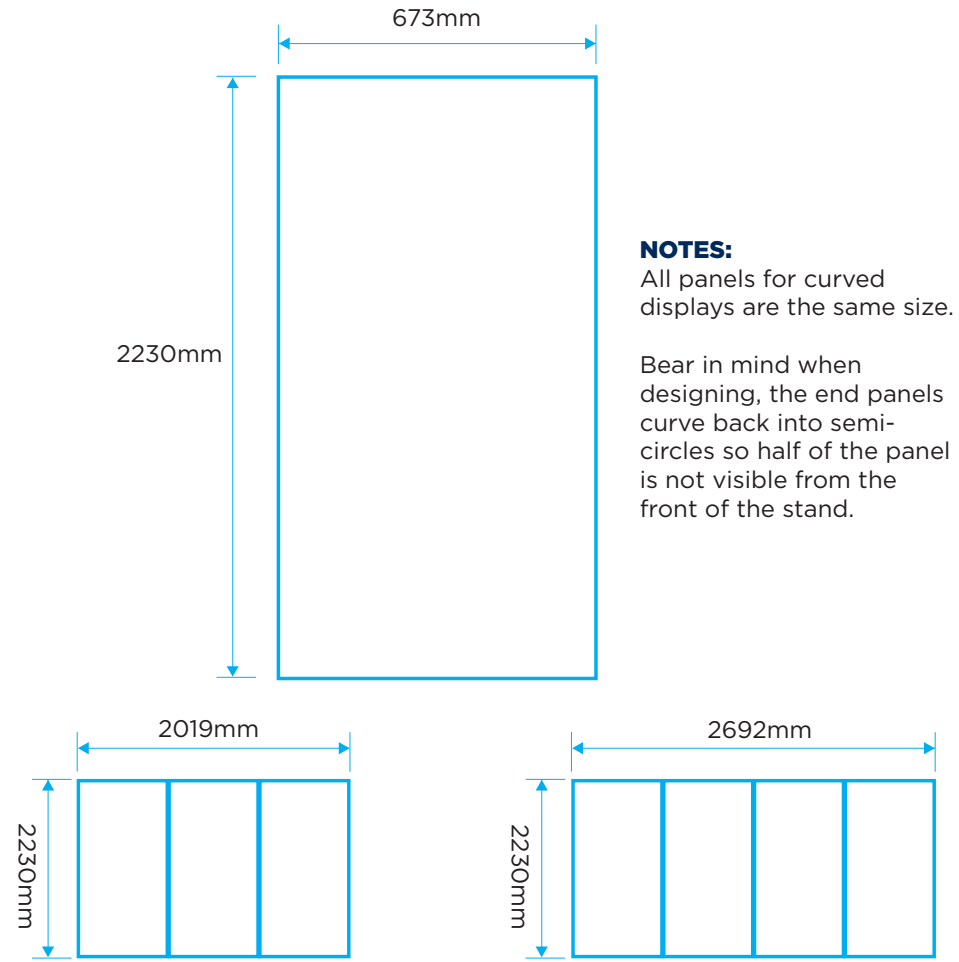

CURVED DISPLAYS

| | |
|-----------------------|---|
| SIZE | The template is set up at 25% of the output size and is dimensionally accurate. |
| LAYOUT | Artwork must be laid out correctly as shown in the templates provided. Where there is more than one panel, if possible, avoid running text characters across the joins. |
| BLEED | A bleed of 2.5mm at the template size (quarter size) must be included as shown. |
| SCANS | 100dpi at the final output size is recommended. This is equivalent to 60mb per sqm of printed images. Scans should be CMYK . |
| TIFFS | Coloured up greyscale or bitmap tiffs should have spot colour unchecked. |
| LOGOS | Supply logos in vector format if you wish to achieve the best results. |
| COLOUR | To ensure a good match to colours please specify as Pantone colours or provide a colour swatch. |
| FONTS | Supply all fonts used, including fonts used in placed pictures i.e. Illustrator files. Or ensure they are saved as outlines/curves. |
| PROOFS | Supply a hardcopy colour proof or low res pdf of the final artwork as a content guide. |
| ARTWORK SUPPLY | Via email, upload via our site or on CD/DVD. |

info@one-digital.com • 01273 887575 • one-digital.com

NOTES:
All panels for curved displays are the same size.

Bear in mind when designing, the end panels curve back into semi-circles so half of the panel is not visible from the front of the stand.

| | OUTPUT SIZE | ARTWORK@25% (MM) |
|--------------------------|-------------------|-----------------------|
| SINGLE PANEL SIZE | 2230(h) x 673(w) | 557.5(h) x 168.25(w) |
| 3 PANEL (3 X 1) | 2230(h) x 2019(w) | 557.5(h) x 504.75(w) |
| 4 PANEL (3 X 2) | 2230(h) x 2692(w) | 557.5(h) x 673(w) |
| 5 PANEL (3 X 3) | 2230(h) x 3365(w) | 557.5(h) x 841.25(w) |
| 6 PANEL (3 X 4) | 2230(h) x 4038(w) | 557.5(h) x 1009.5(w) |
| 7 PANEL (3 X 5) | 2230(h) x 4711(w) | 557.5(h) x 1177.75(w) |
| BLEED | 10mm | 2.5mm |